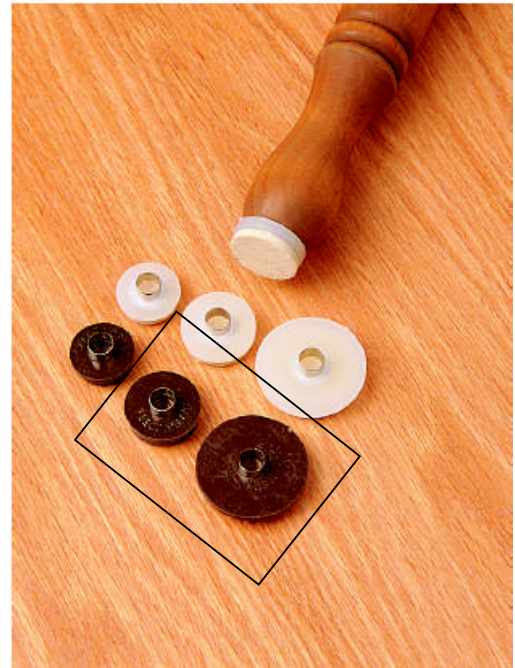

## FELT FLOOR PROTECTORS

**"Tap-In" to the Quality!**

### Long Wearing

Safeglides are made with a patented, nickel plated rivet. The wool felt pad is renowned for its long wearing ability.

### Easy To Install

Designed for easy installation, Safeglides are gently tapped in place with a hammer. The unique round design is safer for your furniture than the nail-in type. Two sizes of the tap-in glides are available:

**1" & 1½" in Brown Only**