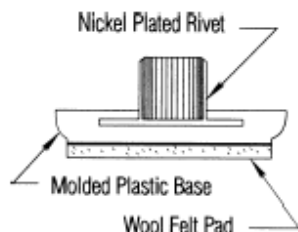

Pricing

	Order Qty
1" = $0.50 each	_____
1½" = $0.70 each (for larger legs)	_____

To Order: Please call (913) 384.9663 or email us info@woodperfectfloors.com to order prior to your scheduled final finish coat.